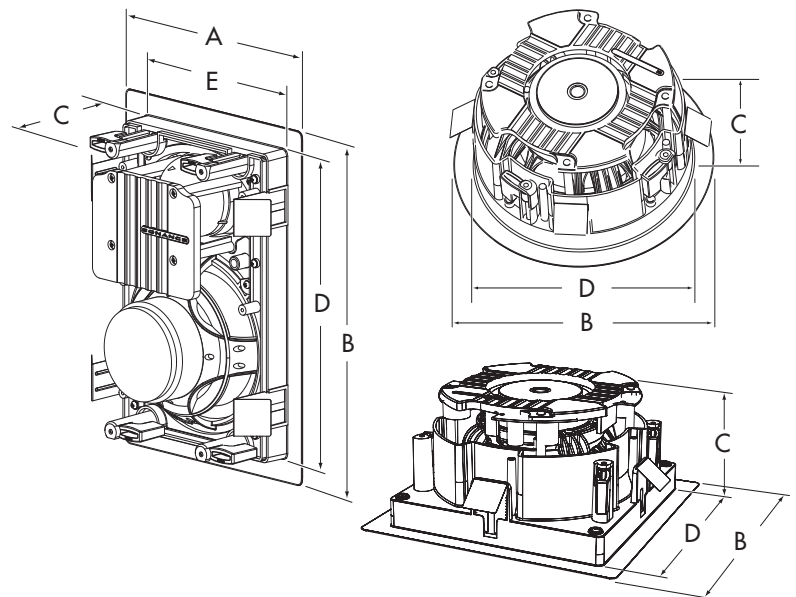

The 4" footprint is available in three shapes — rectangular, square and round, so the designer and installer can select the shape that best suits the architectural space while providing the level of sound quality desired by the client.

Dimensions:

	A	B	C	D	E
VP45	5 ⁷ / ₁₆ " 138mm	8 ⁷ / ₈ " 225mm	3" 76mm	8 ¹ / ₁₆ " 205mm	4 ⁵ / ₈ " 118mm
VP45S	6 ⁷ / ₈ " 175mm	6 ⁷ / ₈ " 175mm	3 ¹ / ₂ " 89mm	5 ⁷ / ₈ " 149mm	5 ⁷ / ₈ " 149mm
VP45R	6 ⁷ / ₈ " Dia. 175mm		3 ¹ / ₂ " 89mm	5 ⁷ / ₈ " Dia. 149mm	